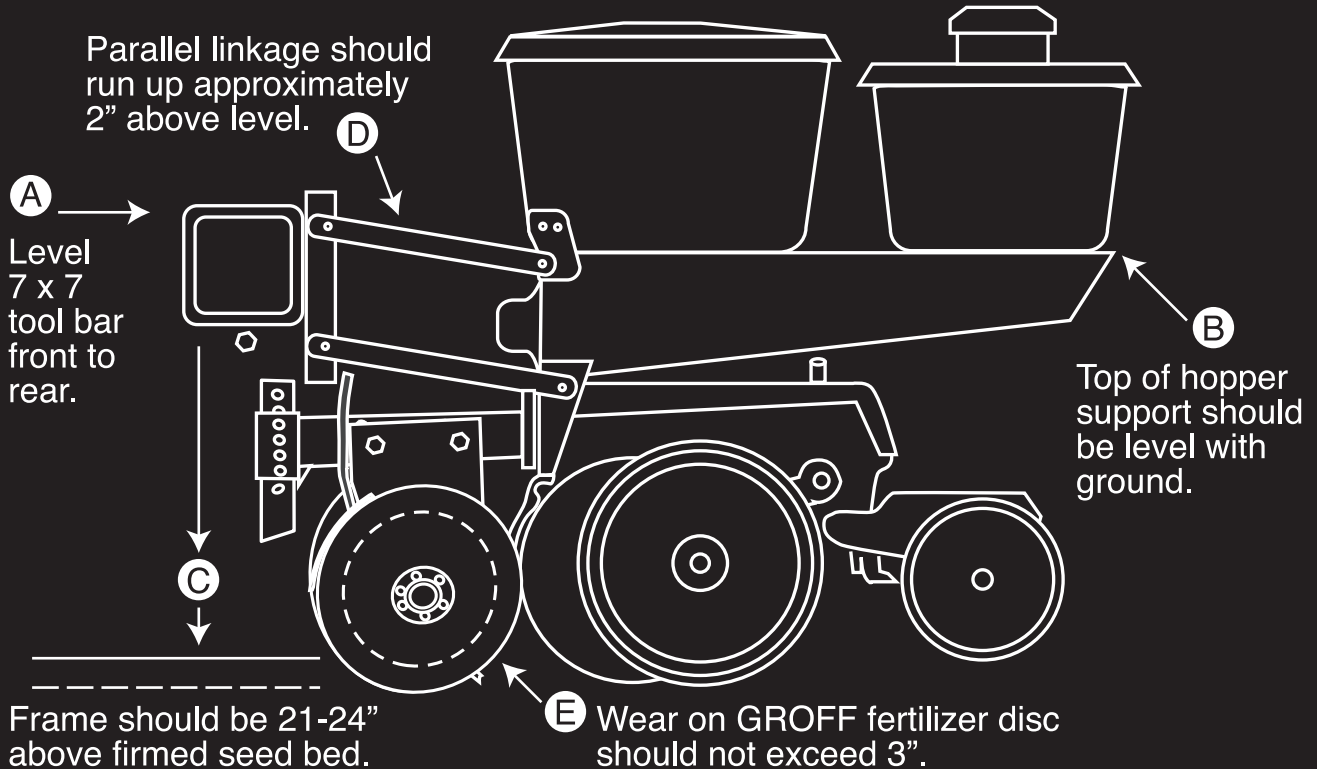

## Recommended Planter Adjustment when using GROFF Row Flex Placers

**NOTE:** Refer to operators manual to adjust draw bar height; drive-gauge wheels; master cylinder or micro switches to level tool bar.