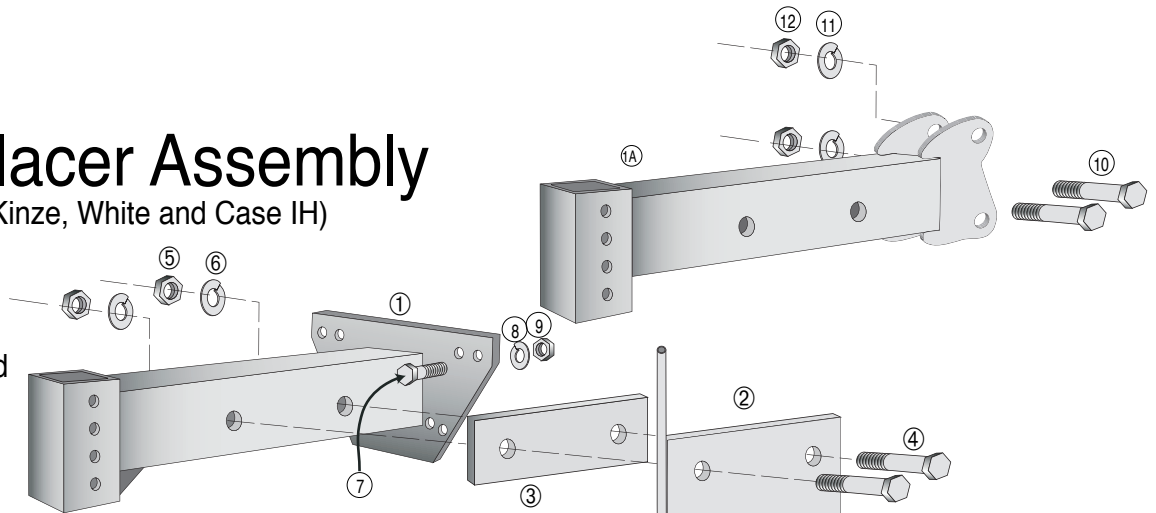

# Row Flex Placer Assembly

(For John Deere, Kinze, White and Case IH)

**NOTE:** Fertilizer Standard (2) may be mounted on either side of mounting bracket (1).

No.	Qty.	Part No.	Description
1	1	1105	Mounting Bracket
1A	1	3105	Case IH Mounting Bracket
2	1	1101	Fertilizer Standard w/Blades
3	1	1106	Spacer Plate
4	2		5/8"x5" — Bolt
5	2		5/8" — Nut
6	2		5/8" — Lock Washer
7	4		1/2"x1 1/2" — Bolt
8	4		1/2" — Lock Washer
9	4		1/2" — Nut
10	2		1/2"x3 1/2" — Bolt
11	2		1/2" — Lock Washer
12	2		1/2" — Nut

## Refer to Service Guidline

Complete Unit for JD, Kinze, White 6000 Series = 1010

Complete Unit for Case IH Planters = 3010

Complete Unit for White 8000 Planters = 8010